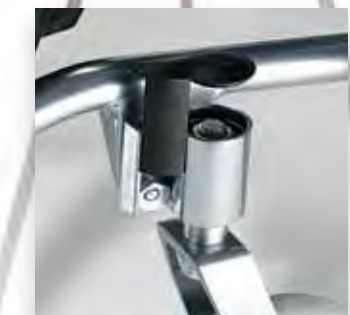

Pedana automatica.  
Automatic closure foot-rest.

Piastra porta ruota AwP.  
Arch wheel Plate.

Pedane separate in alluminio.  
Aluminium separate foot-rests.

Piastra anteriore porta forcella regolabile.  
Adjustable front fork support plate.